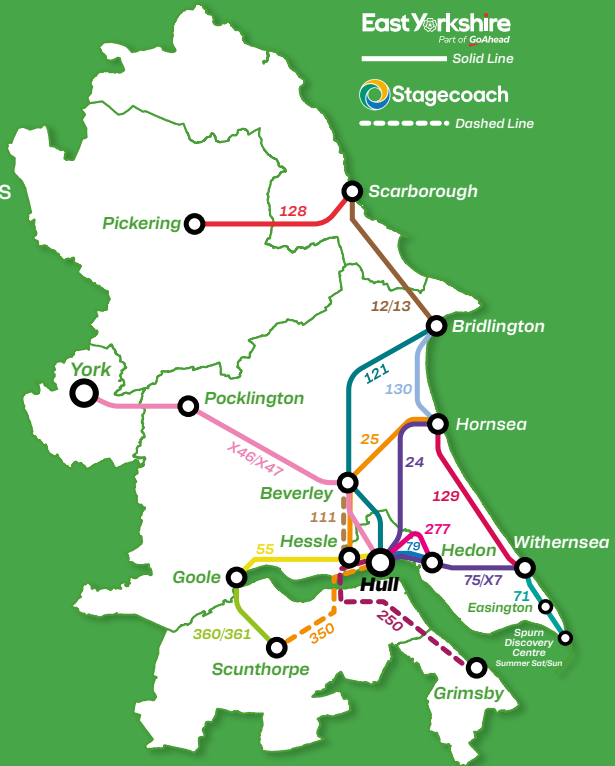

## Go Shop

Enjoy a very special type of shopping experience, which can be found right across our many market towns and villages.

**Scan the QR code to find out more about upcoming events and attractions in our region and how to get there by bus!**

**East Yorkshire**  
Part of GoAhead

— Solid Line

 Stagecoach

- - - Dashed Line

\*£2 fare until 31 December 2024. Applies to both adult and child single fares. Some dedicated school, college, and contract services are excluded from this offer. Additionally, Scarborough Park & Ride and open-top services are not part of the scheme.